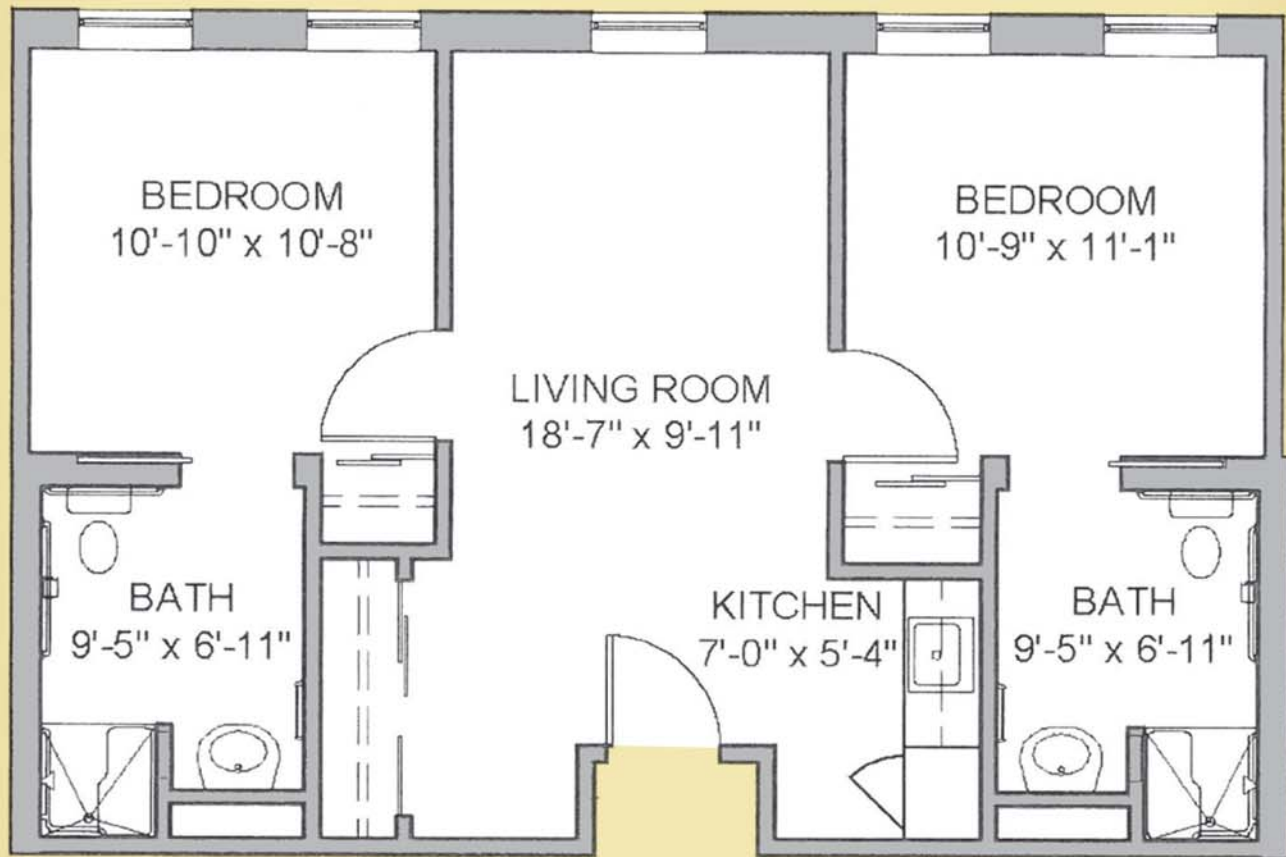

## LOCATIONS:

SECOND FLOOR – EA174, EA176, EA274, EA276

## Assisted Living EA (ADA)

2 BEDROOM : 2 BATH

APPROX. 737 SQ. FT.

A Premier Continuing Care  
Senior Living Community

Local: (317) 733-9560 Toll Free: (877) 566-0680 [www.thestratfordatwestclay.com](http://www.thestratfordatwestclay.com)