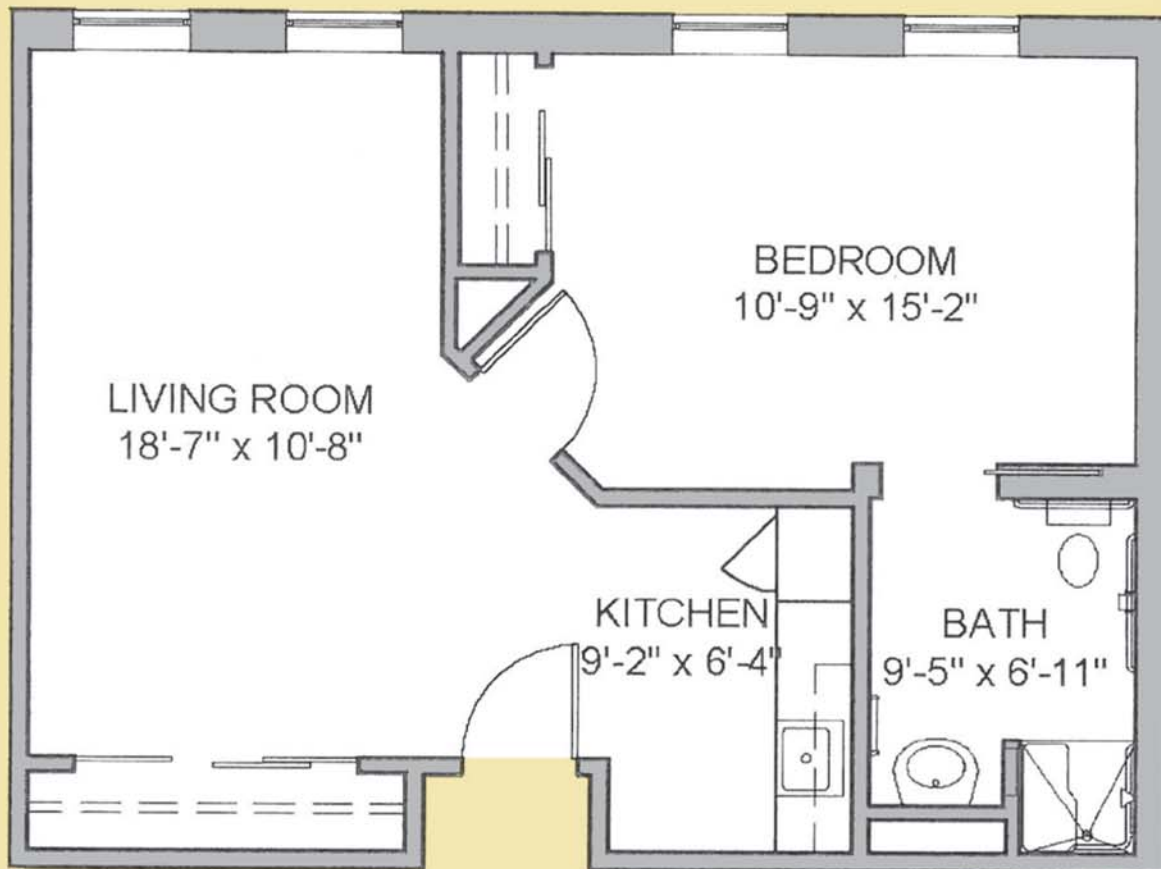

Assisted Living Apartment Homes

LOCATIONS:

FIRST FLOOR – DA175, DA178

SECOND FLOOR – DA272, DA275, DA278

Assisted Living DA (ADA)

1 BEDROOM : 1 BATH DELUXE

APPROX. 654 SQ. FT.

A Premier Continuing Care
Senior Living Community