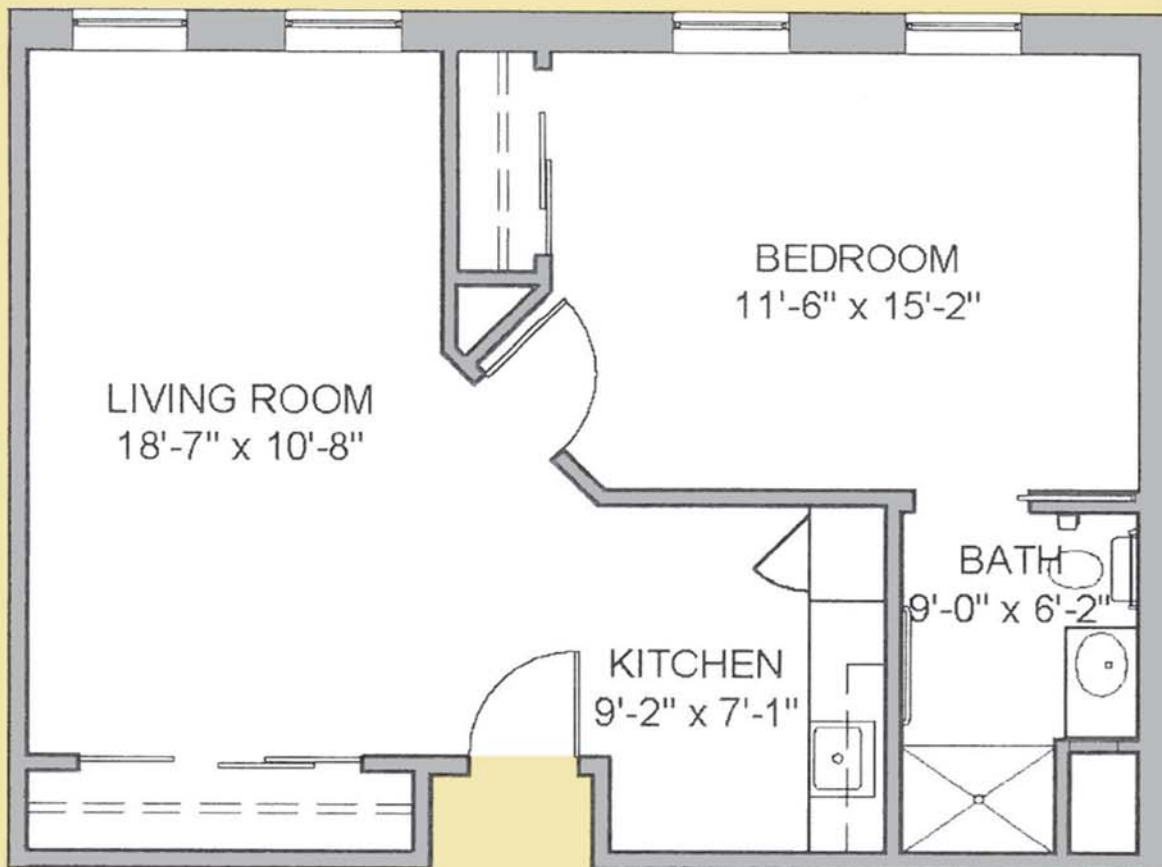

Assisted Living Apartment Homes

LOCATIONS:

FIRST FLOOR – D170, D172, D173

SECOND FLOOR – D273

Assisted Living D

1 BEDROOM : 1 BATH DELUXE

APPROX. 654 SQ. FT.

A Premier Continuing Care
Senior Living Community